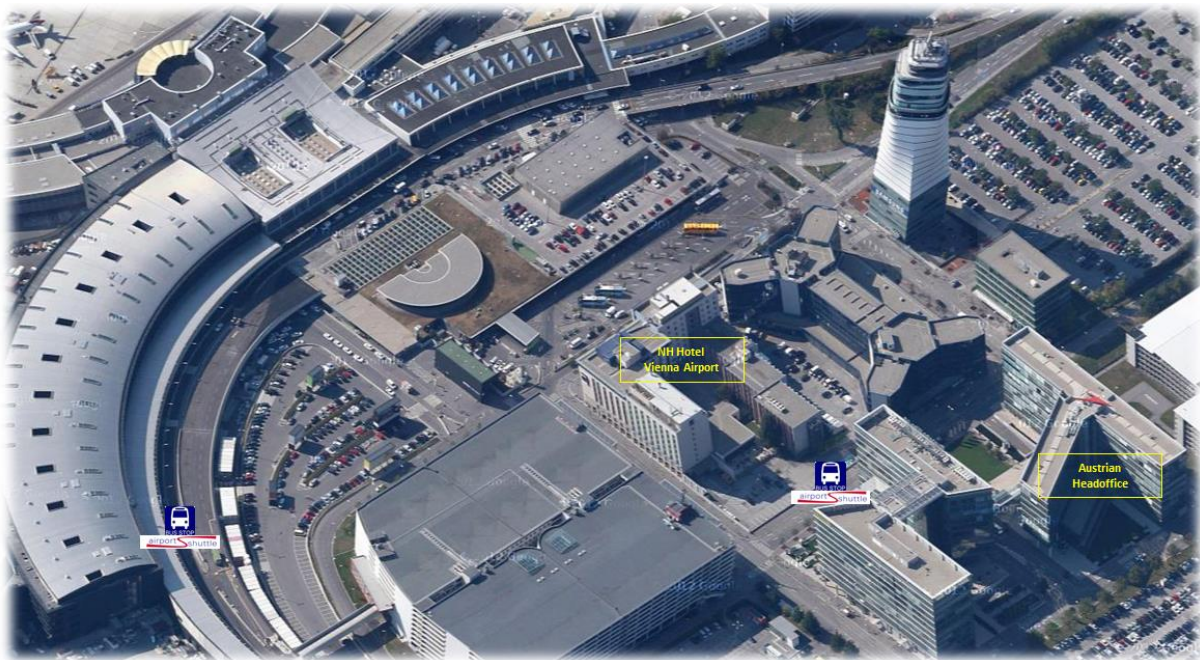

## 1. Our Facilities

„State of the art“ Maintenance and Repair Organisation (MRO) at Vienna International Airport

## 2. Location of Austrian TECHNIK and Shuttle transport from/to Airport

You can take the Airport shuttle to get to the Austrian Technical Base. You will find bus stop outside the arrival hall of Check-in 3 (take the exit near the Mc Donald's Restaurant) or next to the Austrian Airlines Head Office (Office Park 1, behind the NH-hotel). Buses are operating from 5:30 to 23:30 every 30 minutes. The journey takes approx. 7 minutes.